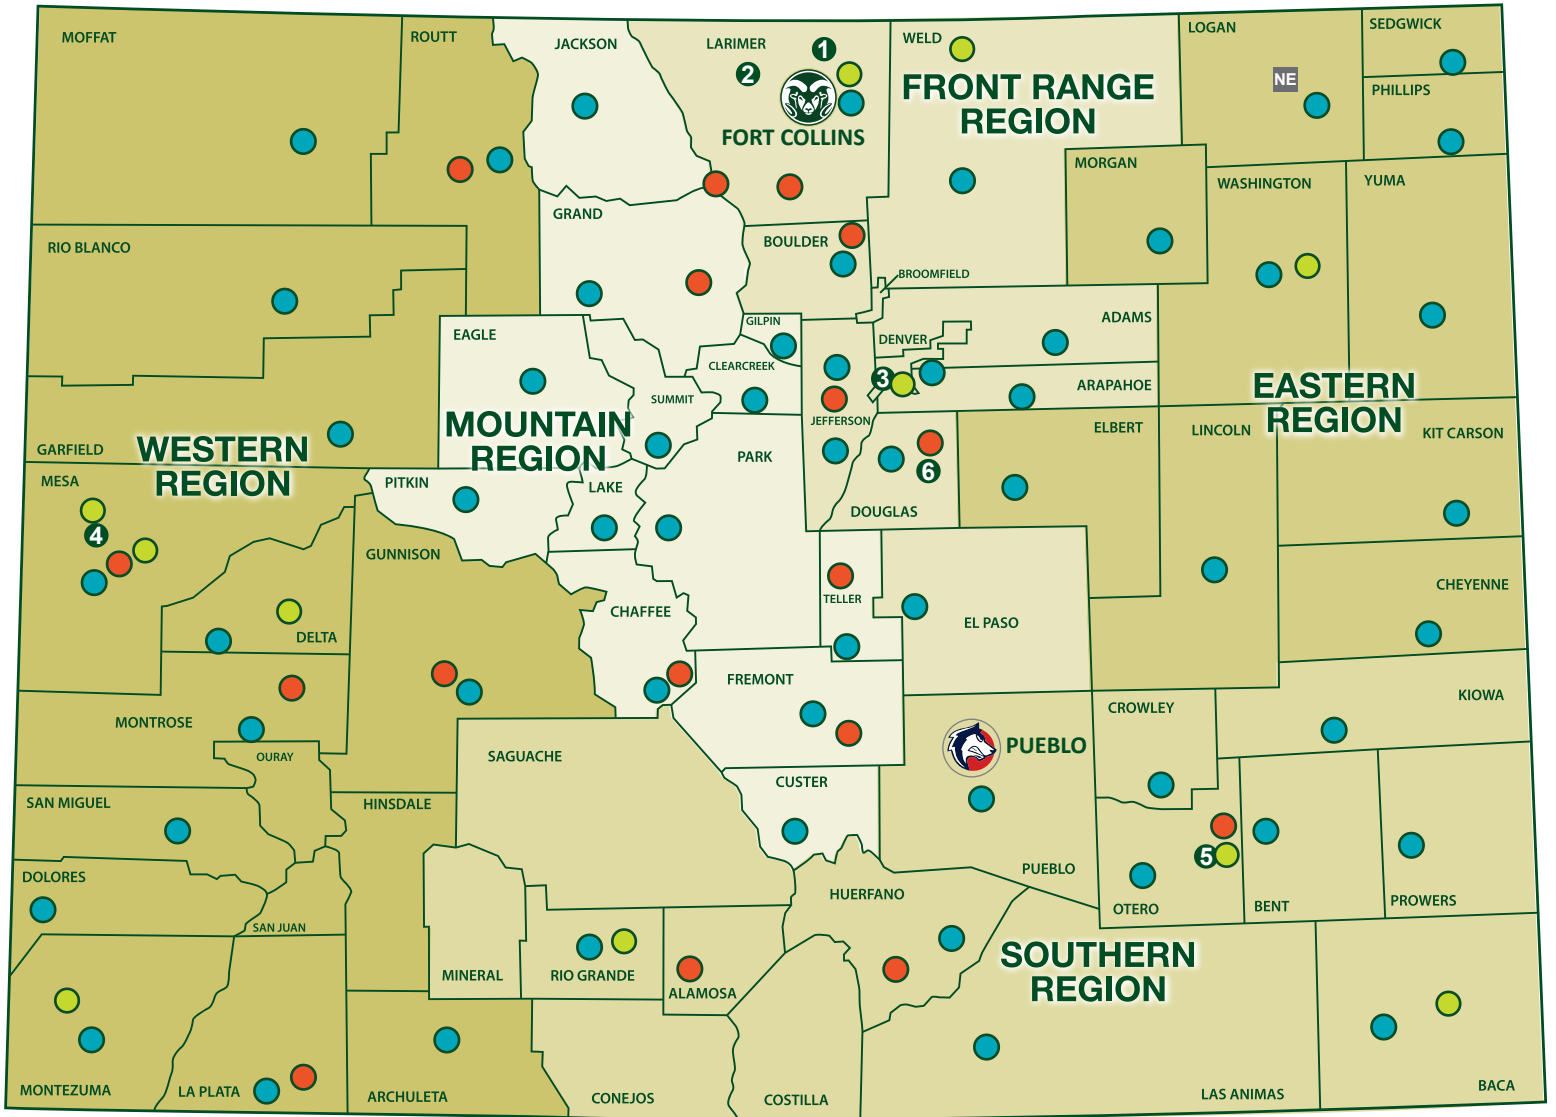

# AROUND THE STATE & IN YOUR COMMUNITY

## LEGEND

- CSU Extension Offices
- Colorado State Forest Service
- CSU Agricultural Research Centers
- NE NE Health Engagement Center
- 1 CSU Foothills Campus
- 2 CSU Mountain Campus
- 3 CSU SPUR
- 4 CSU Western Campus
- 5 CSU Arkansas Valley Campus
- 6 Sturm Collaboration Campus