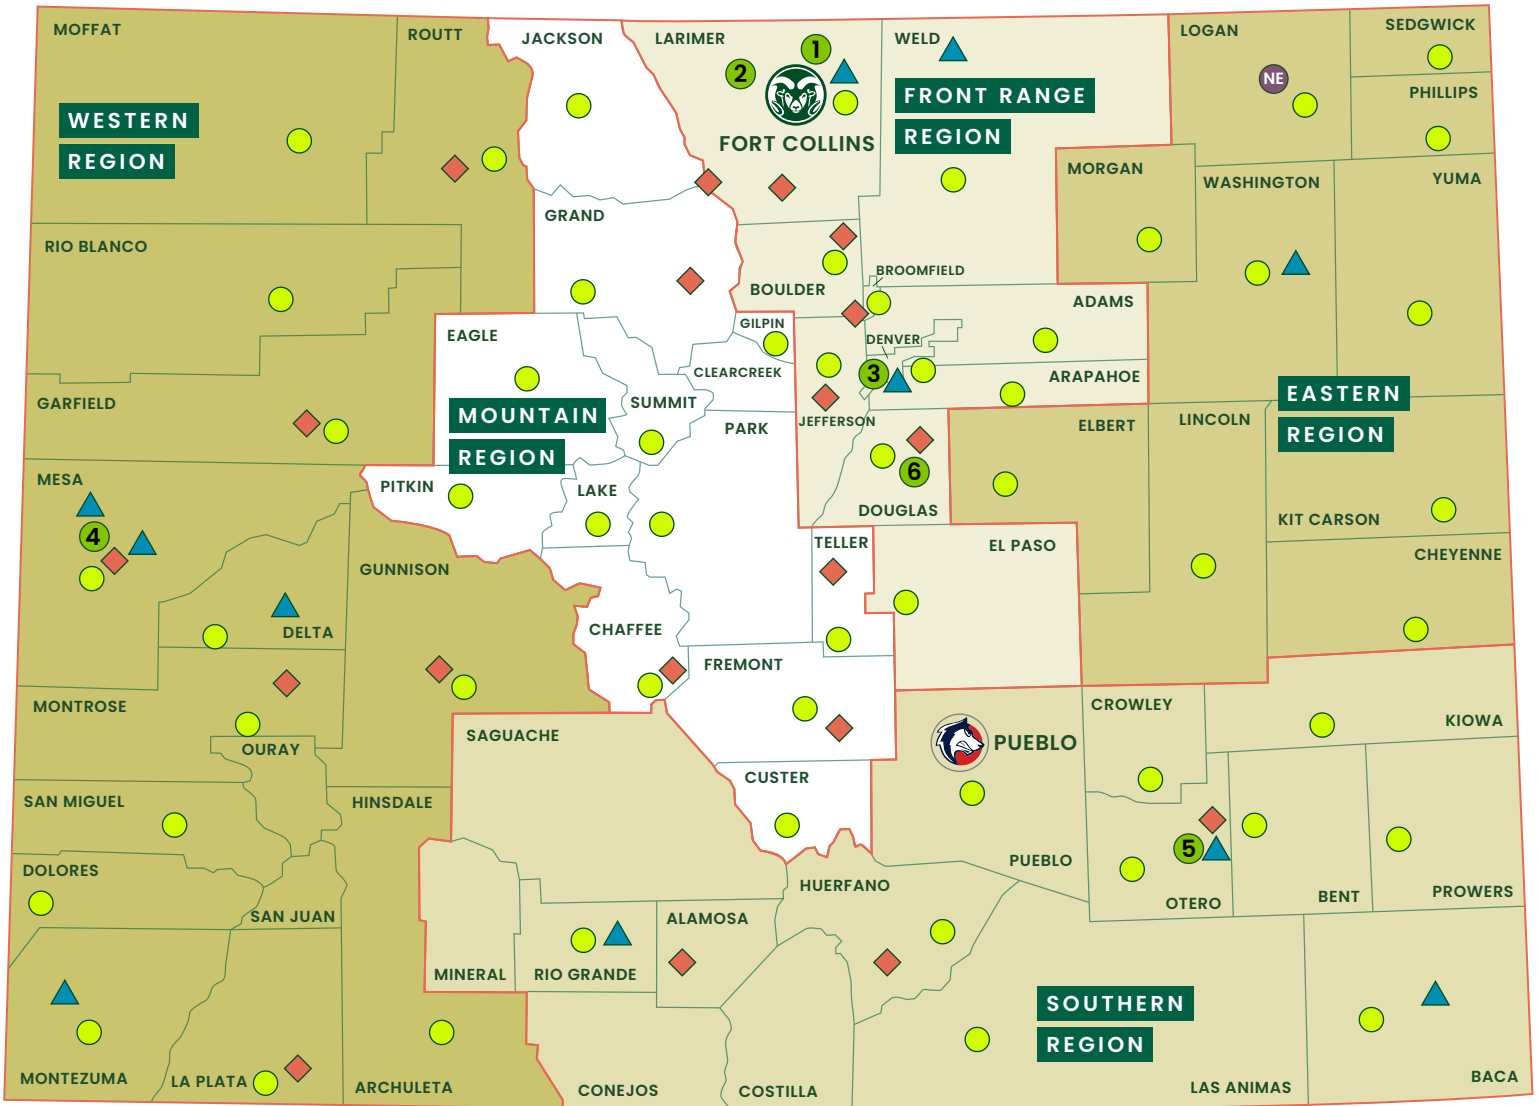

COLORADO STATE UNIVERSITY

Around the State & *in your Community*

LEGEND

- CSU Extension Offices
- ◆ Colorado State Forest Service
- ▲ CSU Agricultural Research Centers
- NE Northeast Regional Engagement Center
- 1 CSU Foothills Campus
- 2 CSU Mountain Campus
- 3 CSU Spur Campus
- 4 CSU Western Campus
- 5 CSU Arkansas Valley Campus
- 6 Sturm Collaboration Campus